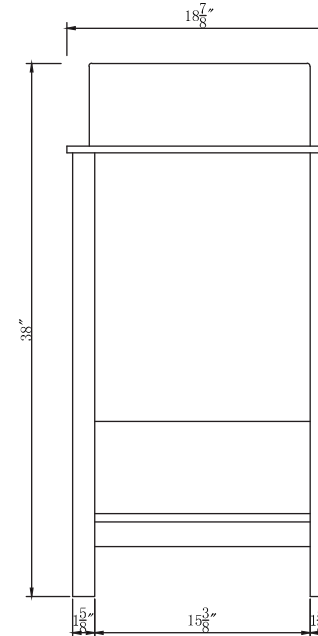

Side view

DWG. NO.:

MODEL NO.:

VF16236BL

ALTERATIONS

1	
2	
3	
4	

FOR PROPOSAL ONLY ALL DIMENSIONS TO BE VERIFIED

SCALE:

DWG. BY:

CHECKED BY:

DATE:

PROJECT:

Qty:

Color:

DRAWING TITLE:

FINISH:

Elegant

Decor

ELEGANT LIGHTING